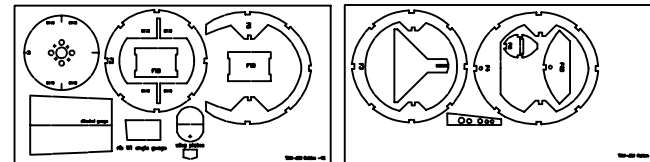

## MITSUBISHI J2M RAIDEN

100+ laser cut parts in J2M  
short kit with PDF plans

TDM Models – [www.tdmsoftware.com/tdmmodels](http://www.tdmsoftware.com/tdmmodels)  
Copyright TDM Models 2006, All Rights Reserved

Terry Majewski

[tdm@coralrealm.com](mailto:tdm@coralrealm.com)

Version 2.0

Last Revision 08-20-2006

1/16 ply  
1 (one)

1/4 balsa  
1 (one)

1/16 ply  
1 (one)

1/8 balsa  
1 (one)